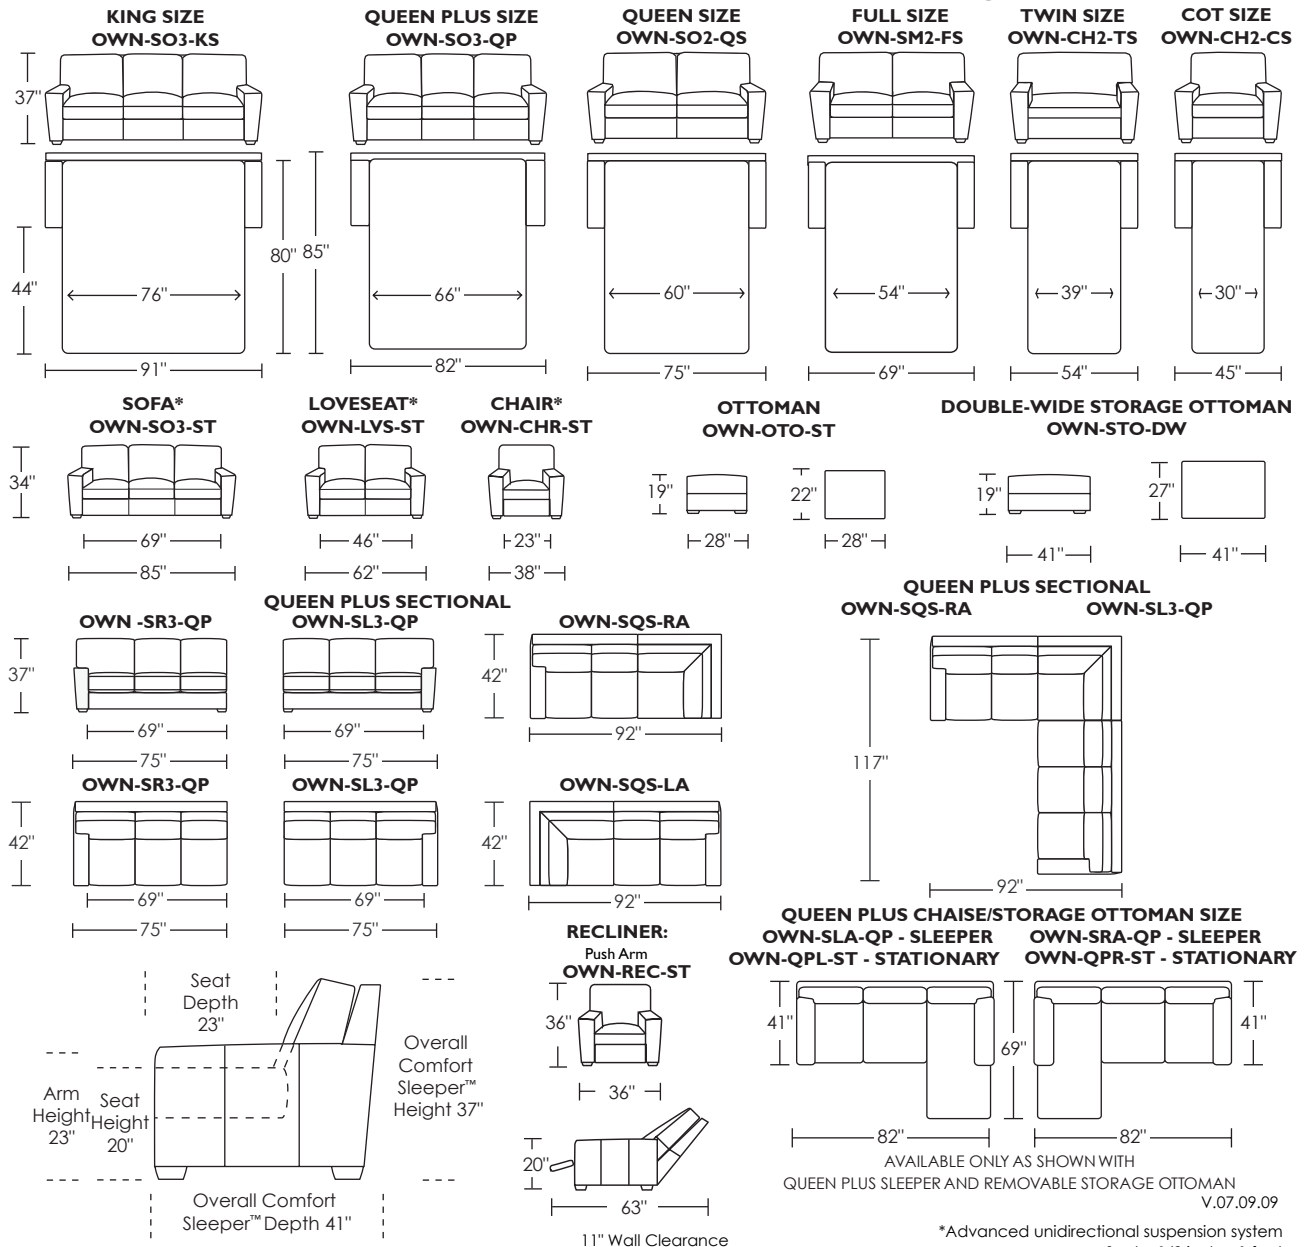

Comfort Sleepers™ utilize the Tiffany 24/7™ Convertible mechanism, U.S. Patent #4737996 and #6904628

Note: arm height for this frame is measured at the highest point of the arm

*Advanced unidirectional suspension system
Scale: 1/8 inch = 1 foot
All dimensions are approximate and subject to change
Specify components from the sitting position