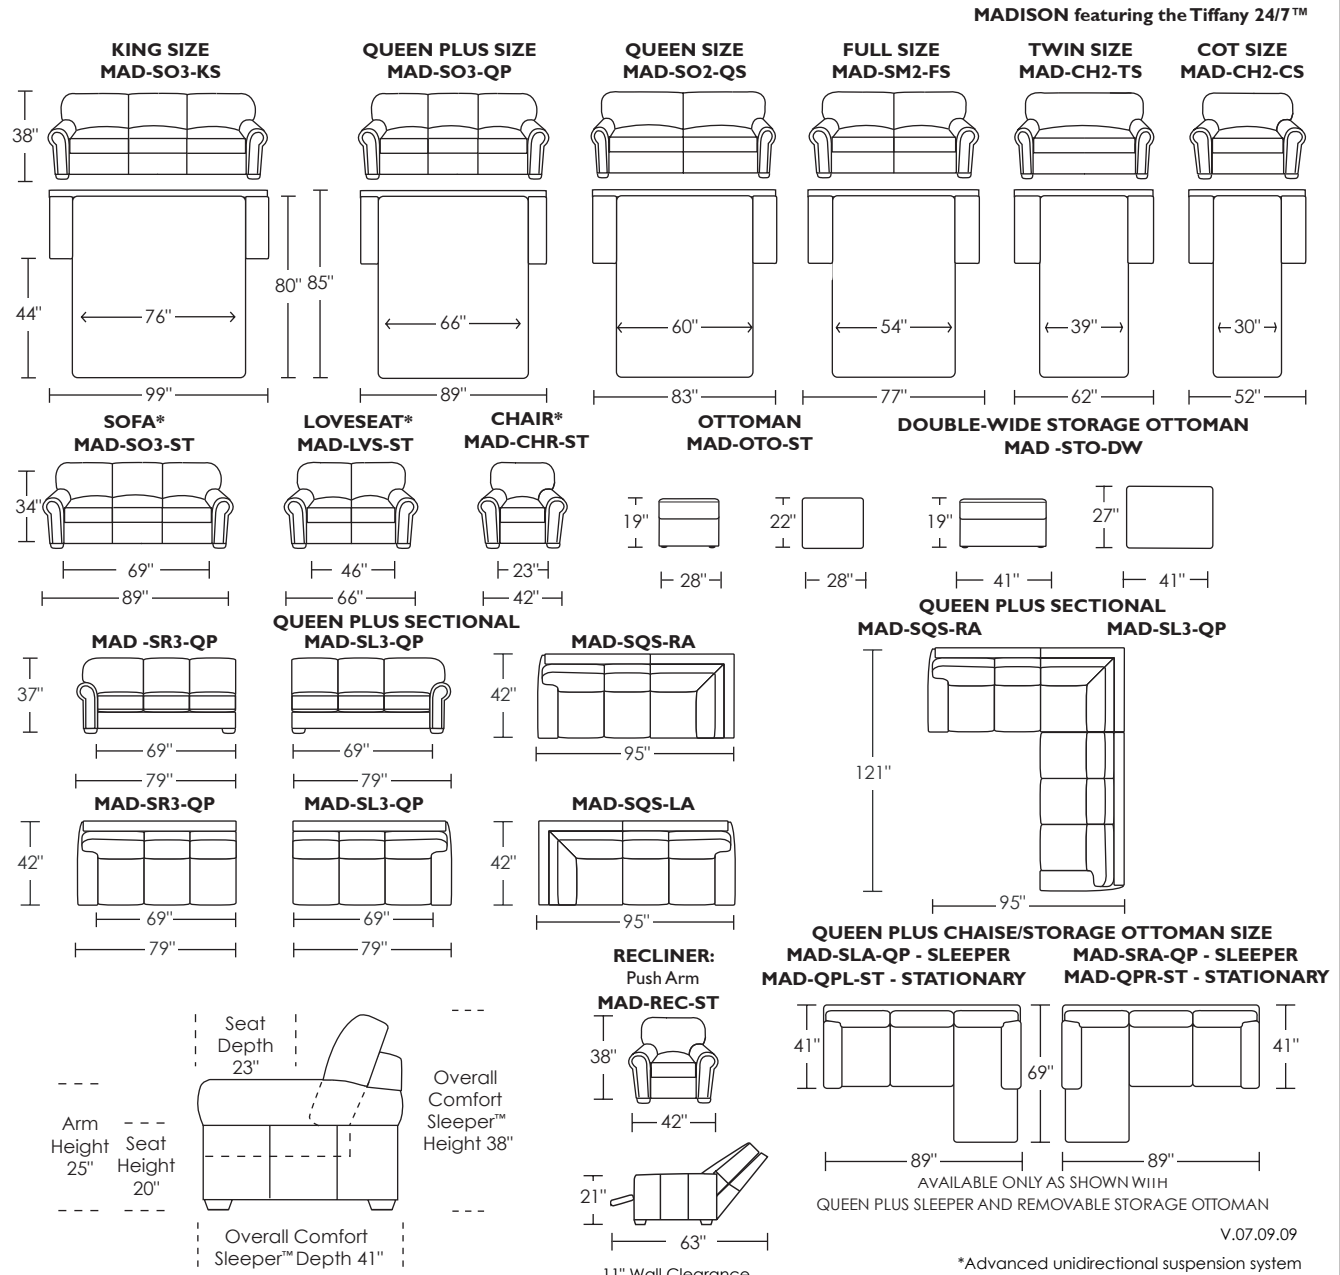

AMERICAN LEATHER® Comfort Sleeper™ Collection

Standard Comfort Sleeper™ Features:

- Luxurious sleeping with no springs, no bars and no sagging
- Room to stretch out with true 80 inches of bedroom-length sleeping surface
- Ultimate comfort on five inches of plush, high-density foam
- Peace of mind with spill, dirt and germ-resistant anti-microbial Crypton® Fabric mattress protection
- Full body support on the patented Tiffany 24/7™ platform sleep system
- Available in King, Queen Plus, Queen, Full, Twin and Cot bed sizes
- Complete choice from over 200 leather, Ultrasuede® and Life Fabric™ options
- Zero wall clearance
- Under sofa dust covers keeps dust and dirt from ever touching the mattress
- Space saving engineering means getting a bigger bed in a smaller room
- All hardwood frames
- Quick-ship delivery
- Lifetime warranty on frame & suspension
- Double-needle top stitching
- Loose back & seat cushions

Stationary Products:

- Sofa
- Loveseat
- Chair
- Push arm recliner
- Ottoman
- Double-wide storage ottoman
- Ottoman casters available

Comfort Sleeper™ Options:

- Wood legs available in espresso, cognac or walnut finish
- Extra firm mattress available
- Exclusively available with a Tempur-Pedic® mattress

Comfort Sleepers™ utilize the Tiffany 24/7™ Convertible mechanism, U.S. Patent #4737996 and #6904628

Note: arm height for this frame is measured at the highest point of the arm

*Advanced unidirectional suspension system
Scale: 1/8 inch = 1 foot
All dimensions are approximate and subject to change
Specify components from the sitting position