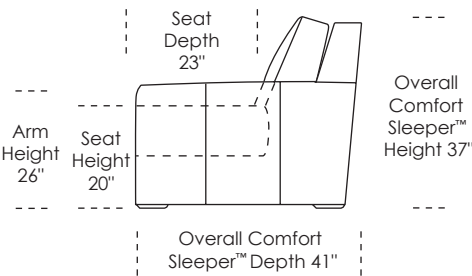

Comfort Sleeper™ Options:

- Extra firm mattress available
- Exclusively available with a Tempur-Pedic® mattress

QUEEN PLUS CHAISE/STORAGE OTTOMAN SIZE KST-SLA-QP - SLEEPER KST-SRA-QP - SLEEPER KST-QLP-ST - STATIONARY KST-QPR-ST - STATIONARY

AVAILABLE ONLY AS SHOWN WITH
QUEEN PLUS SLEEPER AND REMOVABLE STORAGE OTTOMAN

V.07.09.09

*Advanced unidirectional suspension system
Scale: 1/8 inch = 1 foot

All dimensions are approximate and subject to change
Specify components from the sitting position