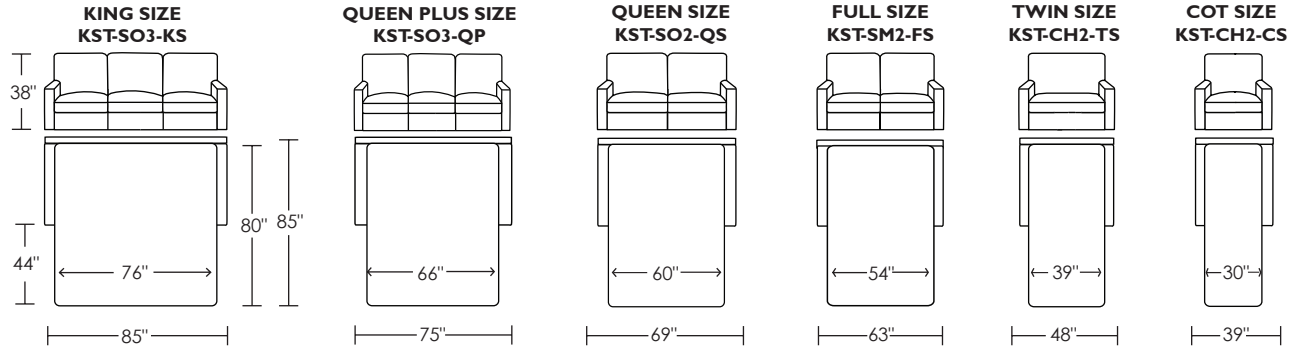

AMERICAN LEATHER® Comfort Sleeper™ Collection

KRISTINA featuring the Tiffany 24/7™

Standard Comfort Sleeper™ Features:

- Luxurious sleeping with no springs, no bars and no sagging
- Room to stretch out with true 80 inches of bedroom-length sleeping surface
- Ultimate comfort on five inches of plush, high-density foam
- Peace of mind with spill, dirt and germ-resistant anti-microbial Crypton® Fabric mattress protection
- Full body support on the patented Tiffany 24/7™ platform sleep system
- Available in King, Queen Plus, Queen, Full, Twin and Cot bed sizes

Comfort Sleeper™ Options:

- Extra firm mattress available
- Exclusively available with a Tempur-Pedic® mattress

QUEEN PLUS CHAISE/STORAGE OTTOMAN SIZE KST-SLA-QP - SLEEPER KST-SRA-QP - SLEEPER KST-QLP-ST - STATIONARY KST-QPR-ST - STATIONARY

AVAILABLE ONLY AS SHOWN WITH
QUEEN PLUS SLEEPER AND REMOVABLE STORAGE OTTOMAN

V.07.09.09

*Advanced unidirectional suspension system
Scale: 1/8 inch = 1 foot

All dimensions are approximate and subject to change
Specify components from the sitting position