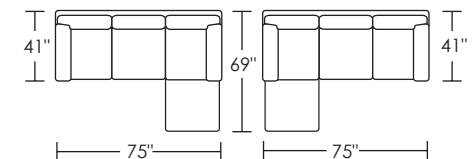

AVAILABLE ONLY AS SHOWN WITH
QUEEN PLUS SLEEPER AND REMOVABLE STORAGE OTTOMAN

V.07.09.09

*Advanced unidirectional suspension system
Scale: 1/8 inch = 1 foot

All dimensions are approximate and subject to change
Specify components from the sitting position