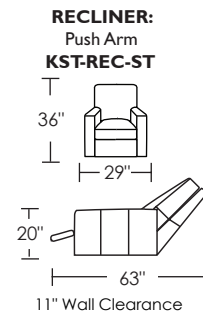

AVAILABLE ONLY AS SHOWN WITH
QUEEN PLUS SLEEPER AND REMOVABLE STORAGE OTTOMAN

V.07.09.09

*Advanced unidirectional suspension system
Scale: 1/8 inch = 1 foot

All dimensions are approximate and subject to change
Specify components from the sitting position