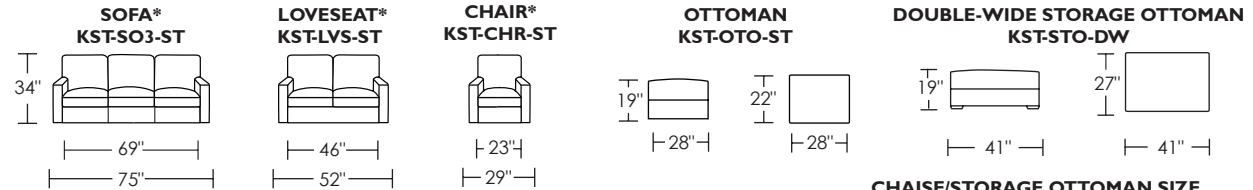

Comfort Sleeper™ Options:

- Extra firm mattress available
- Exclusively available with a Tempur-Pedic® mattress

QUEEN PLUS CHAISE/STORAGE OTTOMAN SIZE KST-SLA-QP - SLEEPER KST-SRA-QP - SLEEPER KST-QLP-ST - STATIONARY KST-QPR-ST - STATIONARY

AVAILABLE ONLY AS SHOWN WITH
QUEEN PLUS SLEEPER AND REMOVABLE STORAGE OTTOMAN

V.07.09.09

*Advanced unidirectional suspension system
Scale: 1/8 inch = 1 foot

All dimensions are approximate and subject to change
Specify components from the sitting position