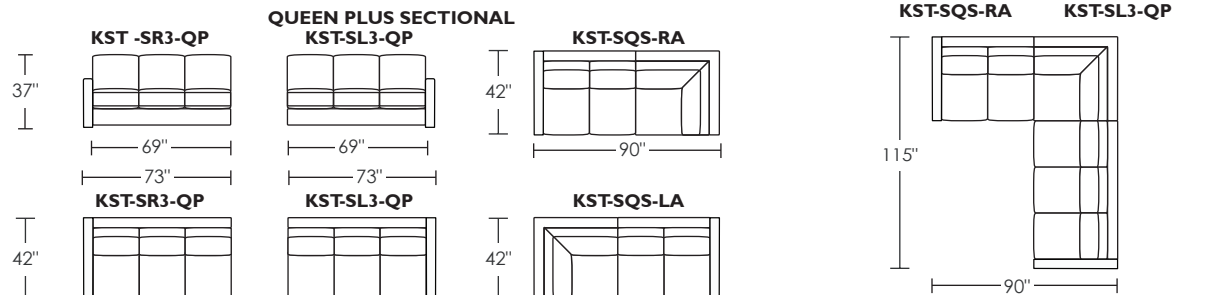

Comfort Sleeper™ Options:

- Extra firm mattress available
- Exclusively available with a Tempur-Pedic® mattress

QUEEN PLUS CHAISE/STORAGE OTTOMAN SIZE KST-SLA-QP - SLEEPER KST-SRA-QP - SLEEPER KST-QLP-ST - STATIONARY KST-QPR-ST - STATIONARY

AVAILABLE ONLY AS SHOWN WITH
QUEEN PLUS SLEEPER AND REMOVABLE STORAGE OTTOMAN

V.07.09.09

*Advanced unidirectional suspension system
Scale: 1/8 inch = 1 foot

All dimensions are approximate and subject to change
Specify components from the sitting position