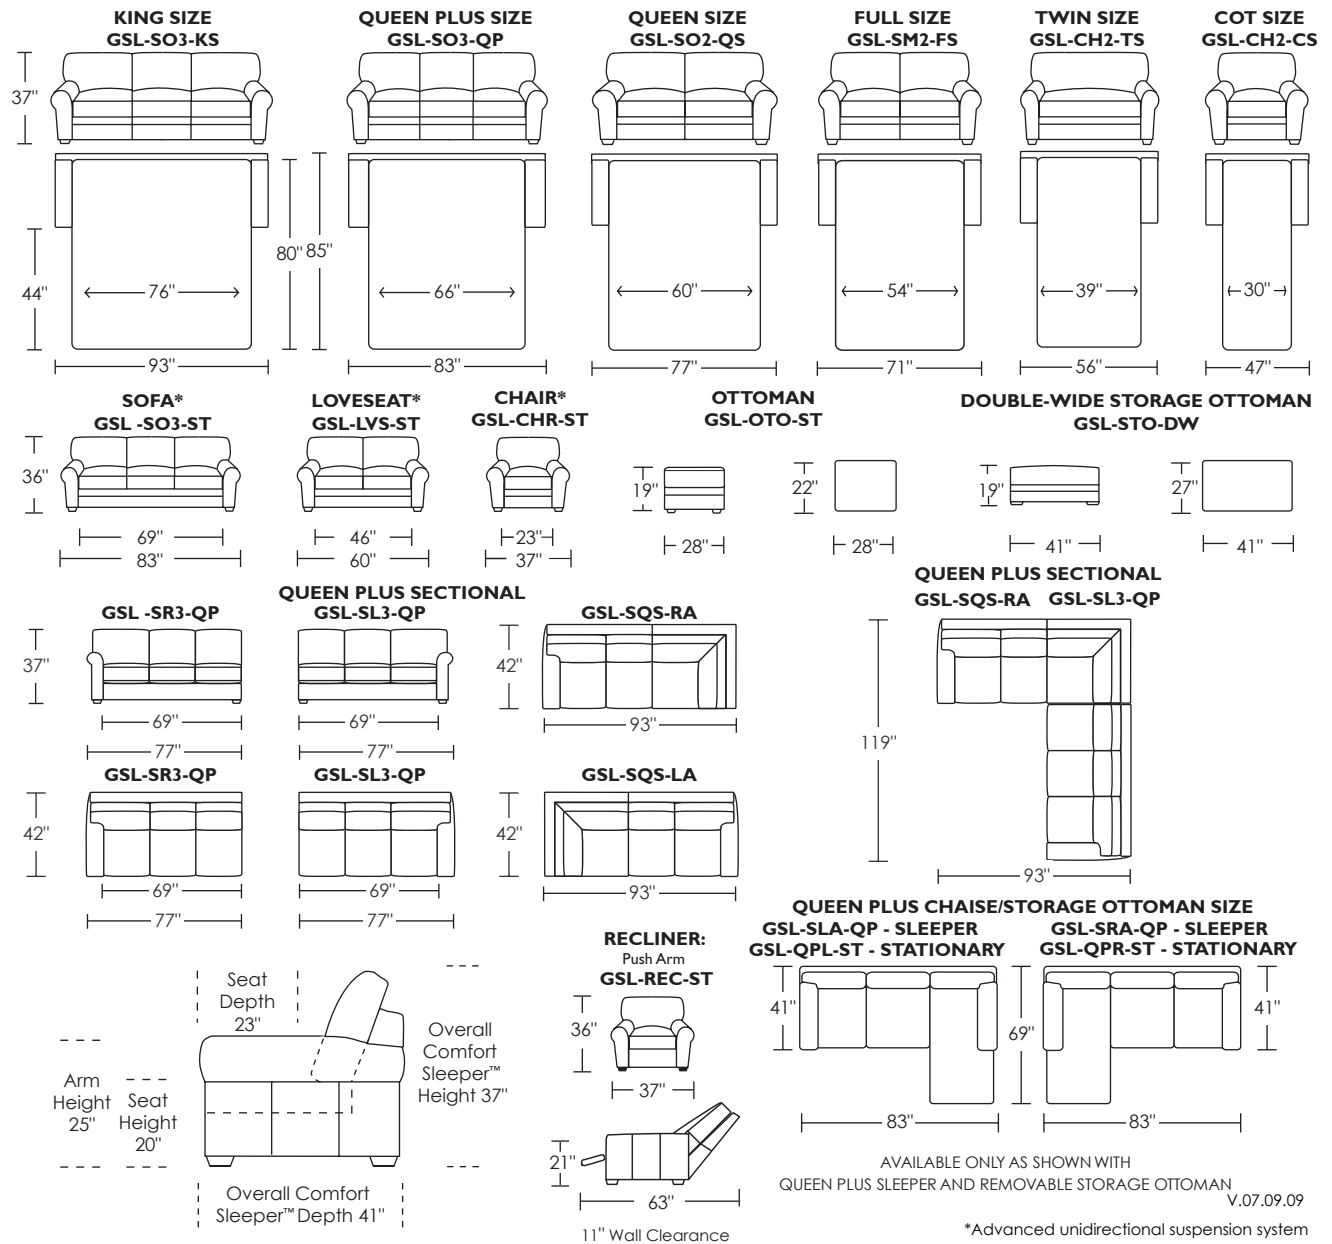

A M E R I C A N L E A T H E R[®]

Comfort Sleeper™ Collection

Standard Comfort Sleeper™ Features:

- Luxurious sleeping with no springs, no bars and no sagging
- Room to stretch out with true 80 inches of bedroom-length sleeping surface
- Ultimate comfort on five inches of plush, high-density foam
- Peace of mind with spill, dirt and germ-resistant anti-microbial Crypton® Fabric mattress protection
- Full body support on the patented Tiffany 24/7™ platform sleep system
- Available in King, Queen Plus, Queen, Full, Twin and Cot bed sizes

GISELLE featuring the Tiffany 24/7™

Comfort Sleepers™ utilize the Tiffany 24/7™ Convertible mechanism, U.S. Patent #4737996 and #6904628

Note: arm height for this frame is measured at the highest point of the arm

AVAILABLE ONLY AS SHOWN WITH QUEEN PLUS SLEEPER AND REMOVABLE STORAGE OTTOMAN V.07.09.09

*Advanced unidirectional suspension system
Scale: 1/8 inch = 1 foot
All dimensions are approximate and subject to change
Specify components from the sitting position